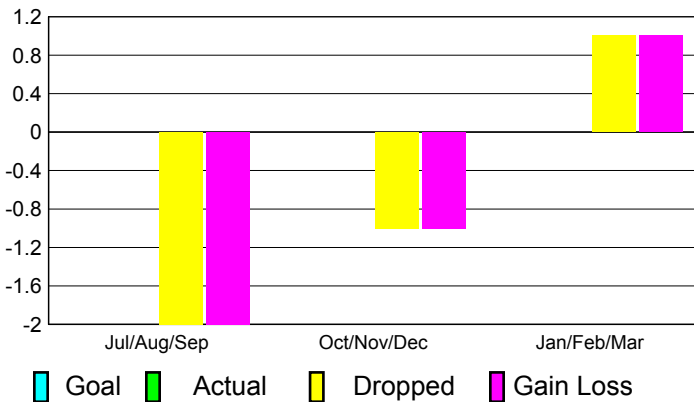

2010-2011 GMT Reports for District (or Undistricted) **District 1 A**

GMT: Doctor DENNIS D COBLER

Location: ILLINOIS

GMT CA: 1

CLUBS

**Club Results
2010-2011**

**Clubs
2009-2010**

Month	New Club Goal	Actual New Clubs	Actual Dropped Clubs	Gain/Loss of Clubs	Gain/Loss of Clubs
Jul/Aug/Sep	0	0	-2	-2	0
Oct/Nov/Dec	0	0	-1	-1	0
Jan/Feb/Mar	0	0	1	1	1
Totals	0	0	-2	-2	1

Club Results 2010-2011

Goal, New, Dropped, Gain/Loss

Comparison of Club Gain/Loss

Current Year Compared to the Previous Year

YTD Status Quo Clubs 2010-2011

Status Quo Clubs Compared to Status Quo Members

MEMBERSHIP