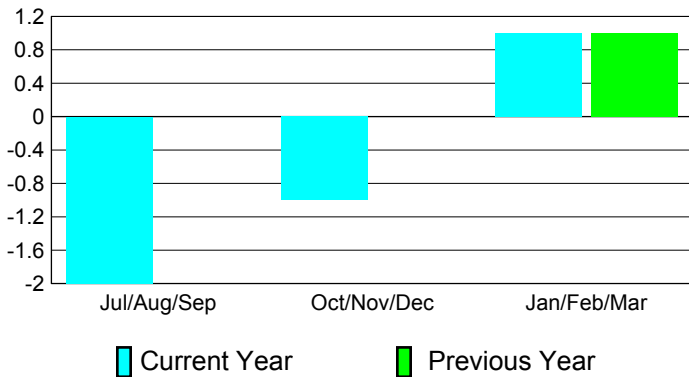

2010-2011 GMT Reports for District (or Undistricted) **District 1 A**

GMT: Doctor DENNIS D COBLER

Location: ILLINOIS

GMT CA: 1

CLUBS

**Club Results
2010-2011**

**Clubs
2009-2010**

Month	New Club Goal	Actual New Clubs	Actual Dropped Clubs	Gain/Loss of Clubs	Gain/Loss of Clubs
Jul/Aug/Sep	0	0	-2	-2	0
Oct/Nov/Dec	0	0	-1	-1	0
Jan/Feb/Mar	0	0	1	1	1
Totals	0	0	-2	-2	1

Club Results 2010-2011

Goal, New, Dropped, Gain/Loss

Comparison of Club Gain/Loss

Current Year Compared to the Previous Year

YTD Status Quo Clubs 2010-2011

Status Quo Clubs Compared to Status Quo Members

MEMBERSHIP