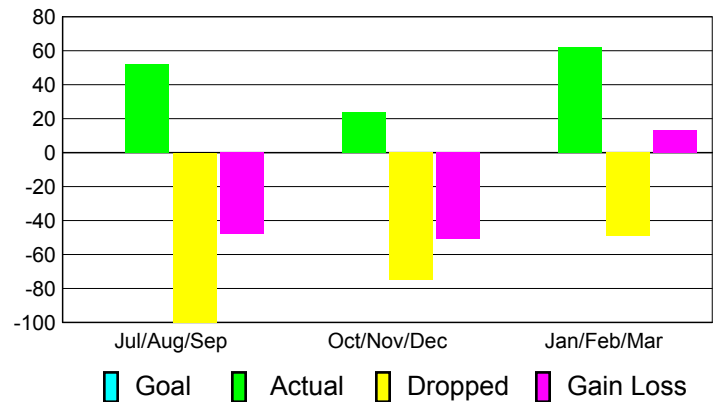

Membership Results 2010-2011

Goal, New, Dropped, Gain/Loss

Comparison of Membership Gain/Loss

Current Year Compared to the Previous Year