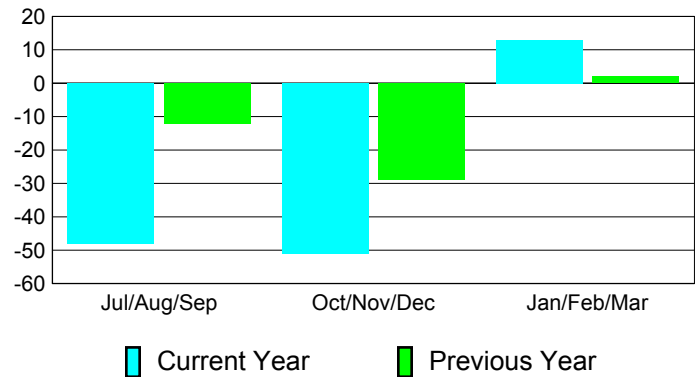

**Membership Results
2010-2011**

**Membership
2009-2010**

Month	Net Memb Goal	Actual New Memb	Actual Dropped Memb	Gain/Loss of Memb	Gain/Loss of Memb
Jul/Aug/Sep	0	52	-100	-48	-12
Oct/Nov/Dec	0	24	-75	-51	-29
Jan/Feb/Mar	0	62	-49	13	2
Totals	0	138	-224	-86	-39

Membership Results 2010-2011

Goal, New, Dropped, Gain/Loss

Comparison of Membership Gain/Loss

Current Year Compared to the Previous Year

Gender Comparison 2010-2011

Jul/Aug/Sep

Oct/Nov/Dec

Jan/Feb/Mar